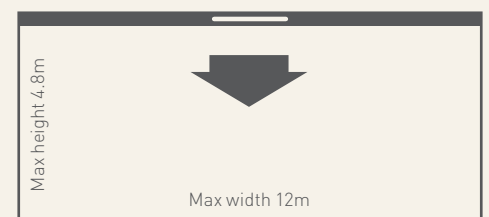

COLOURS & SIZES

Executive screens can be finished in any RAL colour to match existing décor. We also offer a range of wood grain finishes.