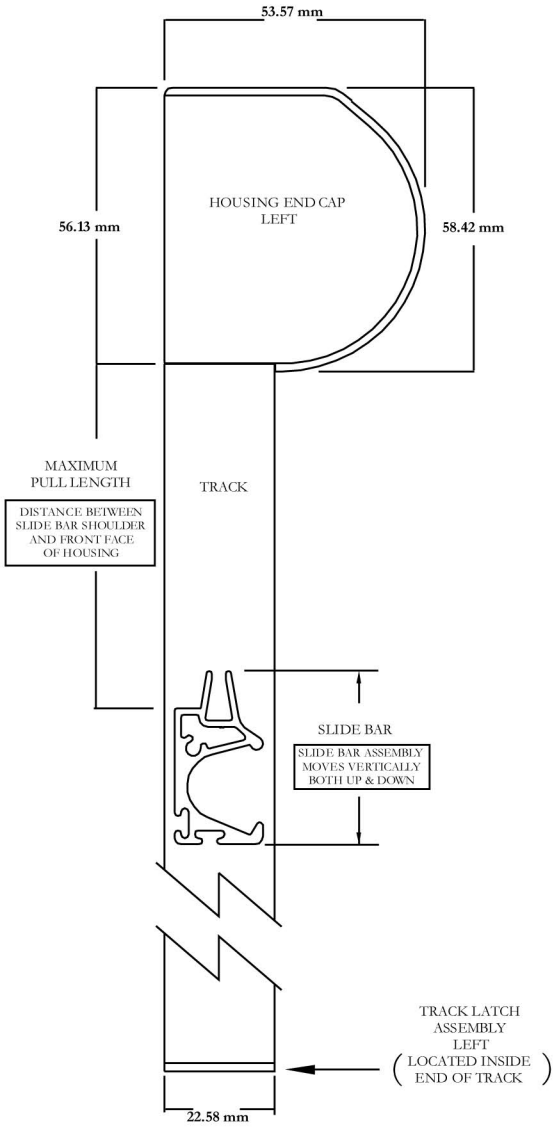

Serene Design Specifications

Detail Views

SERENE WINDOW SCREEN ASSEMBLY LEFT SIDE VIEW

MOUNTING SCENARIO'S FOR THE HOUSING MOUNTING BRACKET (RAIL)

All Dimensions Are In Millimeters

Creator: NDR	Date: 03/20/2006	Revision: Rev:
Drawing Title: PSSERPRODDESIGNSPEC02		
© 2010 Phantom Mfg. Intl Ltd.		Scale: 1 : 1