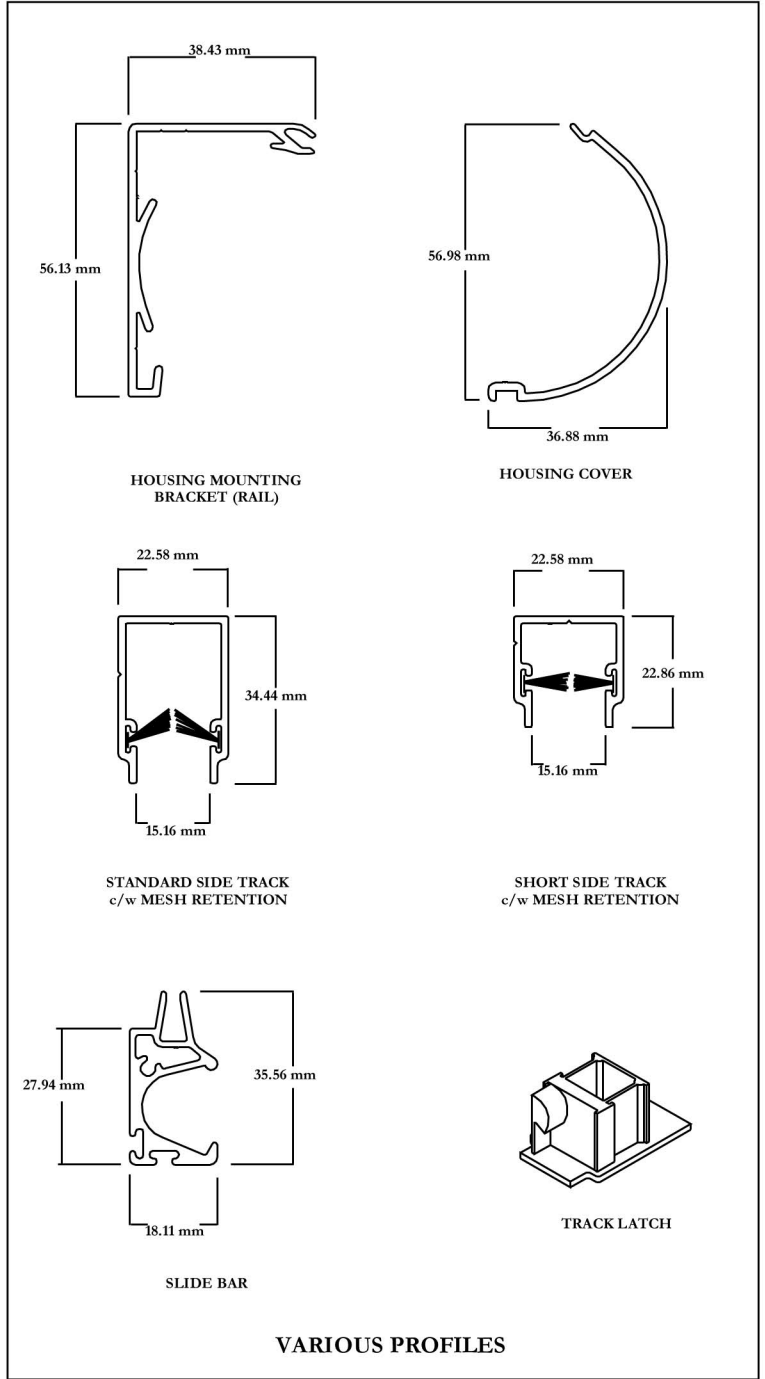

Serene Design Specifications

Detail Views

SERENE WINDOW SCREEN ASSEMBLY LEFT SIDE VIEW

MOUNTING SCENARIO'S FOR THE HOUSING MOUNTING BRACKET (RAIL)

All Dimensions Are In Millimeters

Creator: NDR	Date: 03/20/2006	Revision: Rev:
Drawing Title: PSSERPRODDESIGNSPEC02		
© 2010 Phantom Mfg. Intl Ltd.		Scale: 1 : 1