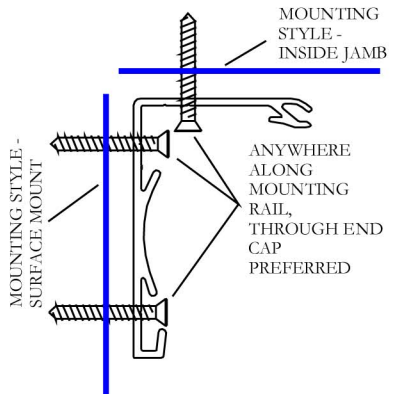

Serene Design Specifications

Detail Views

SERENE WINDOW SCREEN ASSEMBLY LEFT SIDE VIEW

MOUNTING SCENARIO'S FOR THE HOUSING MOUNTING BRACKET (RAIL)

All Dimensions Are In Millimeters

Creator: NDR	Date: 03/20/2006	Revision: Rev:
Drawing Title: PSSERPRODDESIGNSPEC02		
© 2010 Phantom Mfg. Intl Ltd.		Scale: 1 : 1