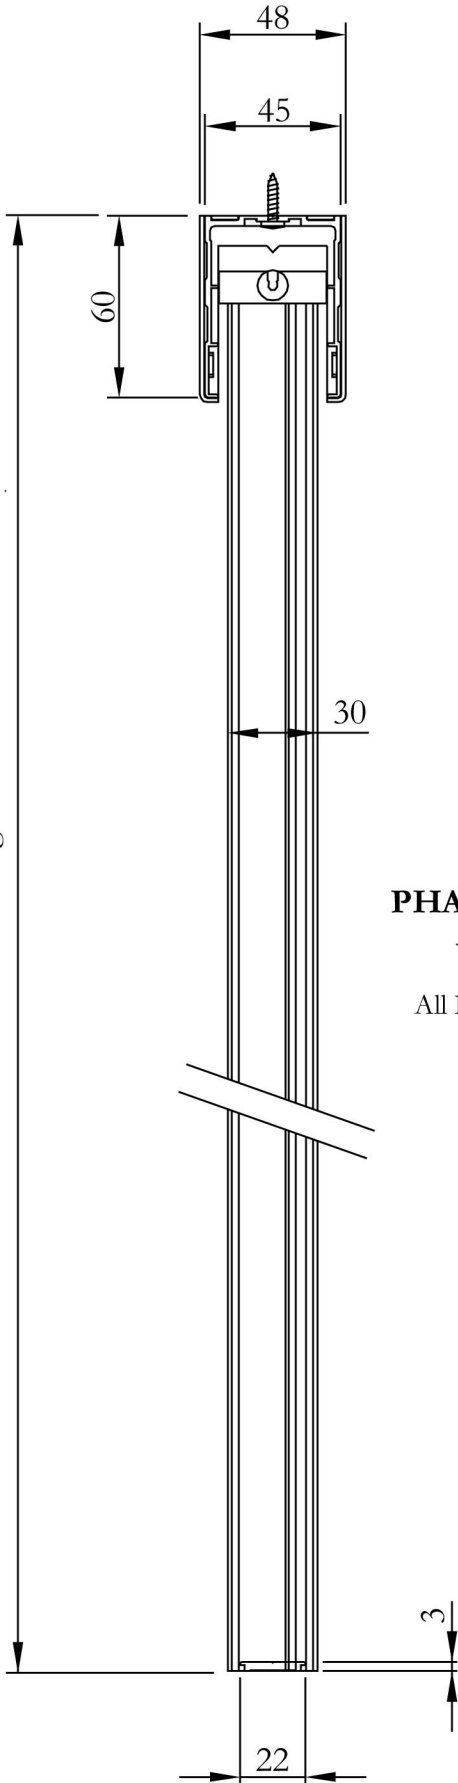

Overall Height

PHANTOM DISTINCTION SCREEN VERTICAL CROSS SECTION

All Dimensions Shown in Millimeters. Scale 1:1

Creator: N.D.R.	Date: 01/13/11	Revision:
Drawing Title: PSDISTINCTIONV2VERTSECTION.01		
© 2011 Phantom Mfg. Intl Ltd.		Scale: As Shown