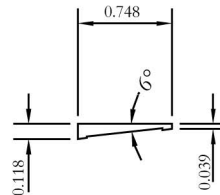

Phantom Distinction Screen Specification

Parts Details

(Cross Section Dimensioned View)

Dimensions Shown in Inches. Scale 25.4 : 1

MESH CARTRIDGE HOUSING

CATCH FRAME

TOP RAIL

SLIDING BAR COVER

BOTTOM RAIL

BOTTOM RAIL ADAPTER

Phantom Screens (UK) Ltd
23 King Street Industrial Estate
Langtoft, Peterborough, PE6 9NF
Tel 01778 560070

phantom-screens.co.uk

Creator:	Date:	Revision:
N.D.R.	01/11 11	
Drawing Title:		
PSDISTINCTIONV2PARTSDETAILS.01		
© 2011 Phantom Mfg. Intl Ltd.		Scale:
		As Shown