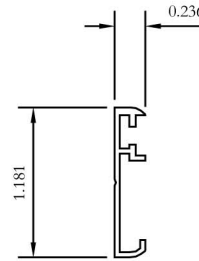

Phantom Distinction Screen Specification

Parts Details

(Cross Section Dimensioned View)

Dimensions Shown in Inches. Scale 25.4 : 1

MESH CARTRIDGE HOUSING

CATCH FRAME

TOP RAIL

SLIDING BAR COVER

BOTTOM RAIL

BOTTOM RAIL ADAPTER

Phantom Screens (UK) Ltd
23 King Street Industrial Estate
Langtoft, Peterborough, PE6 9NF
Tel 01778 560070

phantom-screens.co.uk

Creator:	Date:	Revision:
N.D.R.	01/11 11	
Drawing Title:		
PSDISTINCTIONV2PARTSDETAILS.01		
© 2011 Phantom Mfg. Intl Ltd.		Scale:
		As Shown