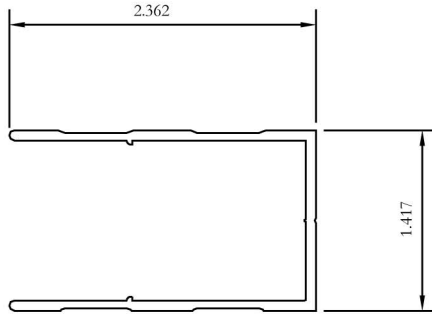

Phantom Distinction Screen Specification

Parts Details

(Cross Section Dimensioned View)

Dimensions Shown in Inches. Scale 25.4 : 1

MESH CARTRIDGE HOUSING

CATCH FRAME

TOP RAIL

SLIDING BAR COVER

BOTTOM RAIL

BOTTOM RAIL ADAPTER

Phantom Screens (UK) Ltd
23 King Street Industrial Estate
Langtoft, Peterborough, PE6 9NF
Tel 01778 560070

phantom-screens.co.uk

Creator:	Date:	Revision:
N.D.R.	01/11 11	
Drawing Title:		
PSDISTINCTIONV2PARTSDETAILS.01		
© 2011 Phantom Mfg. Intl Ltd.		Scale:
		As Shown