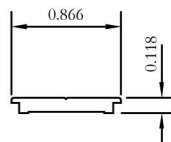

Phantom Distinction Screen Specification

Parts Details

(Cross Section Dimensioned View)

Dimensions Shown in Inches. Scale 25.4 : 1

MESH CARTRIDGE HOUSING

CATCH FRAME

TOP RAIL

SLIDING BAR COVER