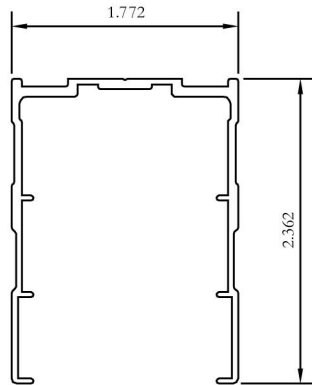

Phantom Distinction Screen Specification

Parts Details

(Cross Section Dimensioned View)

Dimensions Shown in Inches. Scale 25.4 : 1

MESH CARTRIDGE HOUSING

CATCH FRAME

TOP RAIL

SLIDING BAR COVER

BOTTOM RAIL

BOTTOM RAIL ADAPTER

Phantom Screens (UK) Ltd
23 King Street Industrial Estate
Langtoft, Peterborough, PE6 9NF
Tel 01778 560070

phantom-screens.co.uk

Creator:	Date:	Revision:
N.D.R.	01/11 11	
Drawing Title:		
PSDISTINCTIONV2PARTSDETAILS.01		
© 2011 Phantom Mfg. Intl Ltd.		Scale:
		As Shown