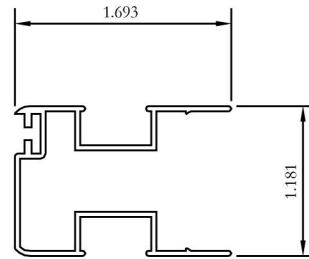

Phantom Distinction Screen Specification

Parts Details

(Cross Section Dimensioned View)

Dimensions Shown in Inches. Scale 25.4 : 1

MESH CARTRIDGE HOUSING

CATCH FRAME

TOP RAIL

SLIDING BAR COVER

BOTTOM RAIL

BOTTOM RAIL ADAPTER

Phantom Screens (UK) Ltd
23 King Street Industrial Estate
Langtoft, Peterborough, PE6 9NF
Tel 01778 560070

phantom-screens.co.uk

Creator:	Date:	Revision:
N.D.R.	01/11 11	
Drawing Title:		
PSDISTINCTIONV2PARTSDETAILS.01		
© 2011 Phantom Mfg. Intl Ltd.		Scale:
		As Shown